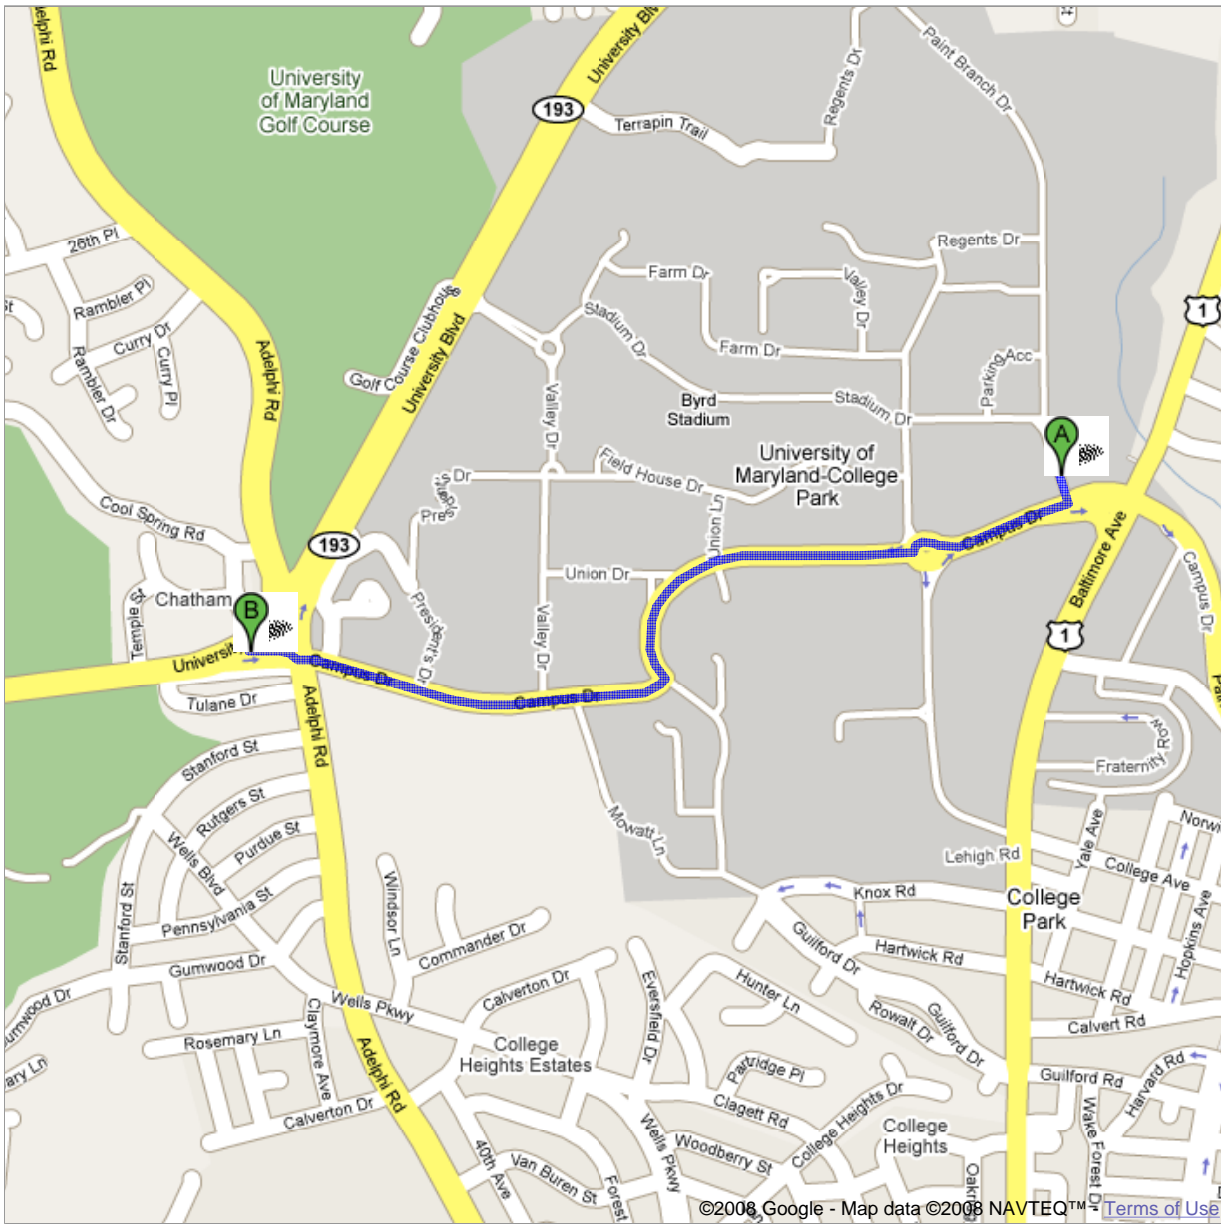

Start **Paint Branch Dr**
End **3501 University Blvd E**
Hyattsville, MD 20783
Travel **1.3 mi – about 5 mins**

Get Google Maps on your phone
Text the word "GMAPS" to 466453

Paint Branch Dr

Drive: 1.3 mi – about 5 mins

- | | |
|--|------------------|
| 1. Head south on Paint Branch Dr toward Campus Dr | 200 ft |
| ➔ 2. Turn right at Campus Dr | 0.2 mi
1 min |
| 3. At the traffic circle, take the 2nd exit and stay on Campus Dr | 1.0 mi
3 mins |
| ➔ 4. Campus Dr turns slightly right and becomes University Blvd E | 364 ft
1 min |

3501 University Blvd E
Hyattsville, MD 20783

These directions are for planning purposes only. You may find that construction projects, traffic, or other events may cause road conditions to differ from the map results.

Map data ©2008 NAVTEQ™

Overview

Start

End

Map data ©2008 NAVTEQ™